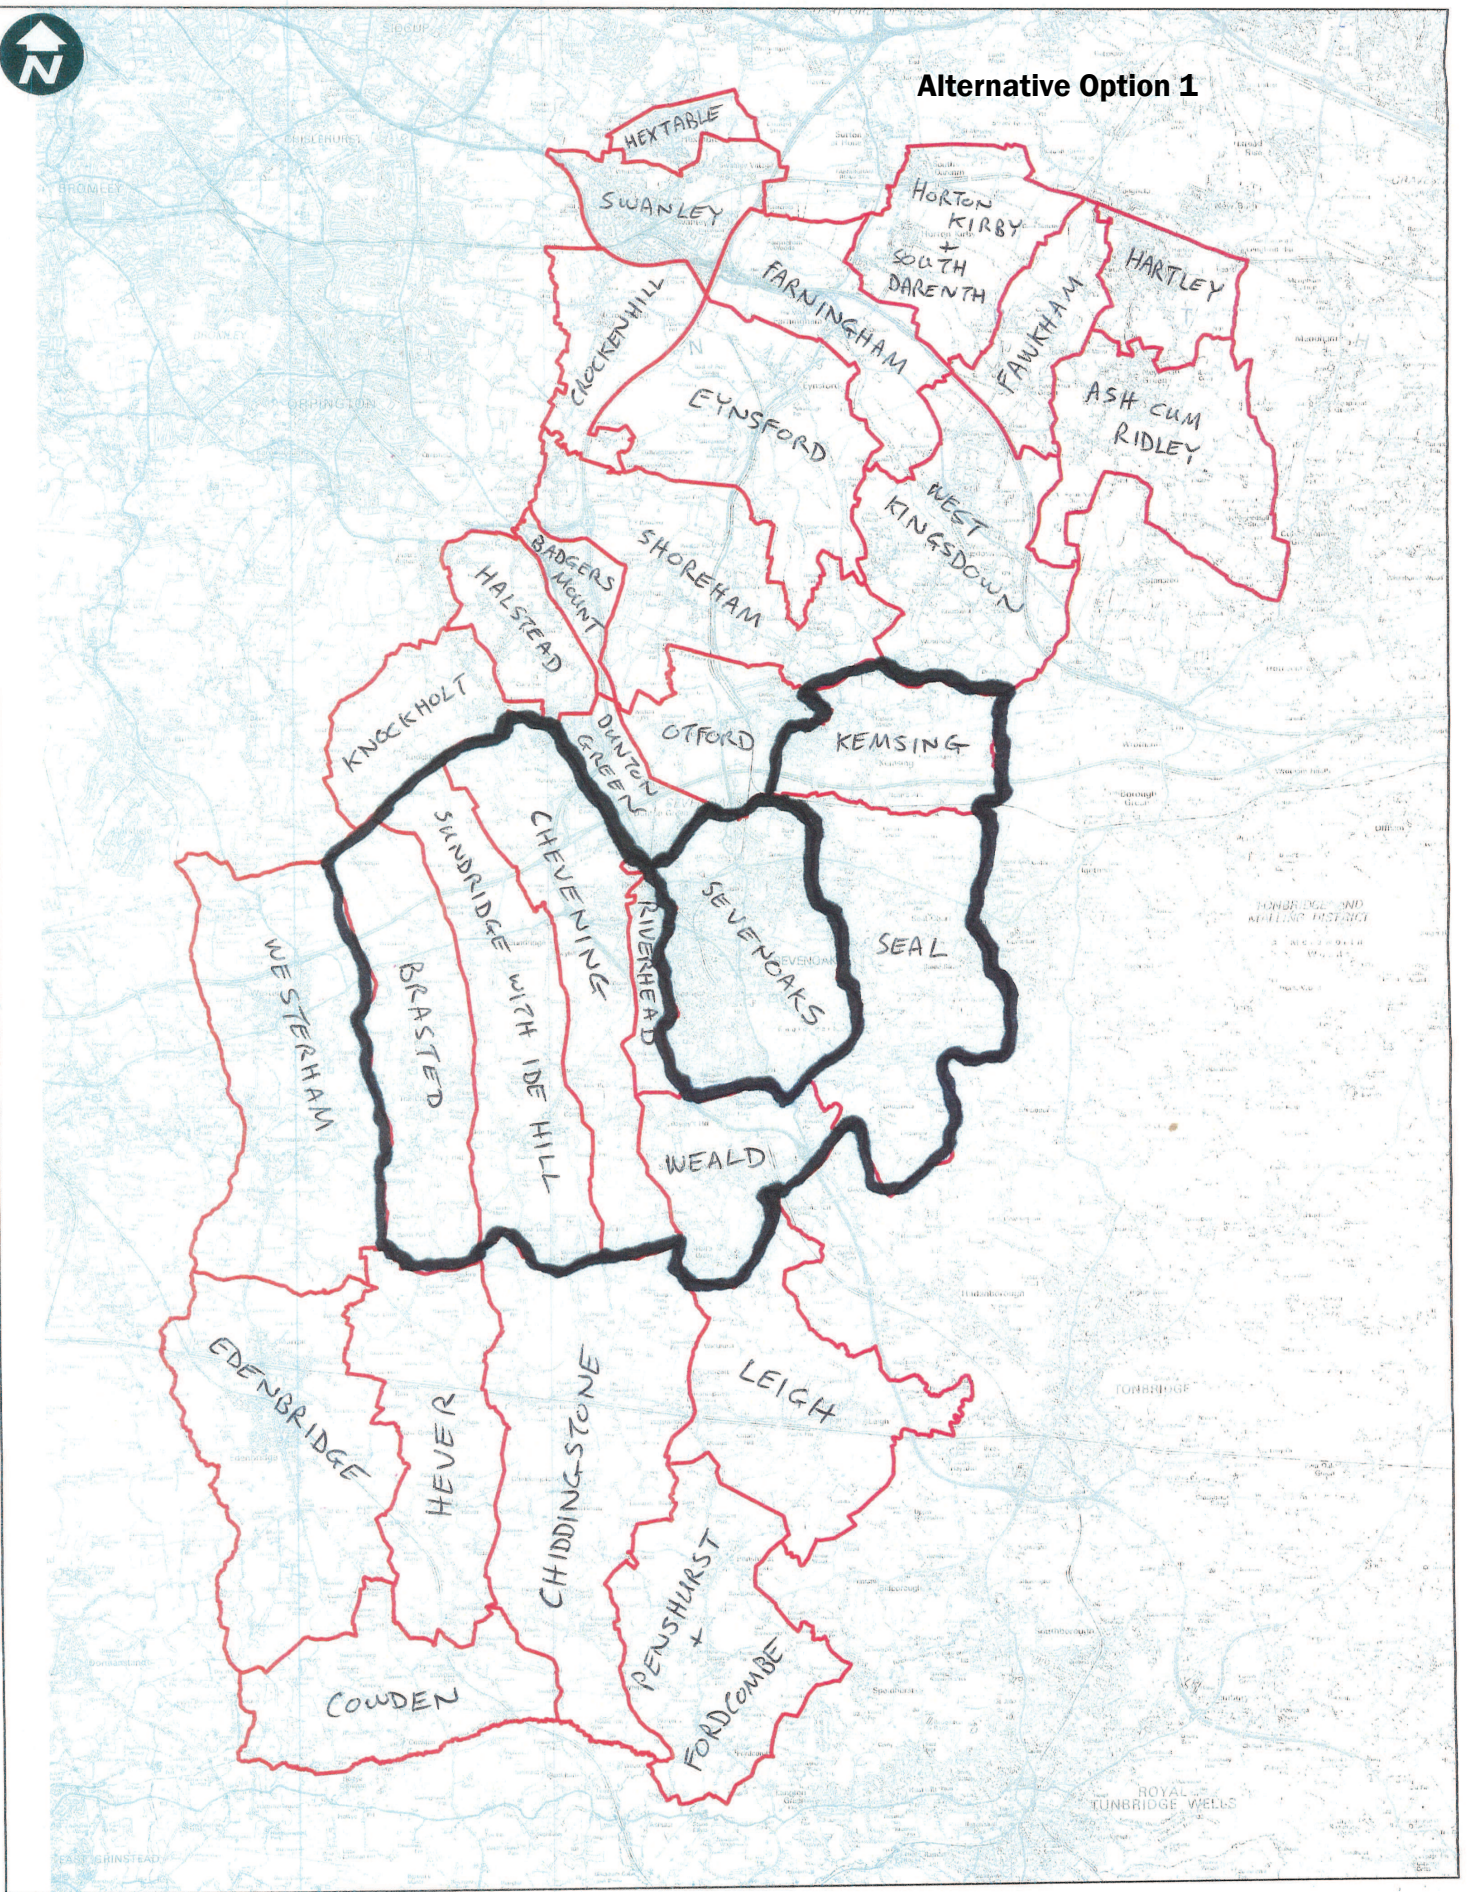

Alternative Option 1

Sevenoaks Parishes

ALTERNATIVE ONE
 - SEVENOAKS TOWN
 COUNCIL NOT SPLIT.

Scale: 1:100,000
 Date: May 2015